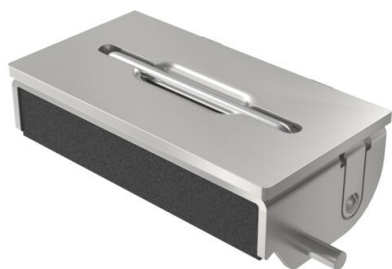

## Cord outlet with handle clamp

Item number: 7368426

Cord outlet with handle clamp to replace the UDHOME1/2 floor socket. Available as spare part.

### Master data

Item number	7368426
Type	SA UH2 G
Description 1	Cord outlet
Description 2	with handle for UDHOME2
Manufacturer	OBO
Smallest sales unit	1
Unit of quantity	Piece
Weight	6.5 kg
Weight unit	kg/100 pc.