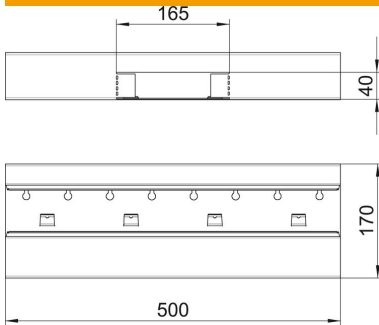

Technical data sheet

T piece, asymmetrical, for device installation trunking Rapid 80 type GS-A70170
Item number: 6277860

T piece suitable for direct wall mounting.

St Steel

Master data

Item number	6277860
Type	GS-AT70170RW
Description 1	T piece
Description 2	asymmetrical
Manufacturer	OBO
Dimension	70x170x500
Colour	Pure white; RAL 9010
Material	Steel
Smallest sales unit	1
Unit of quantity	Piece
Weight	172 kg
Weight unit	kg/100 pc.

Technical data sheet

T piece, asymmetrical, for device installation trunking Rapid 80 type GS-A70170
Item number: 6277860

Dimensions

Length	500 mm
Width	170 mm
Height	70 mm

Technical data

Number of covers	1
Version for	Base
for duct width	170 mm
for trunking height	70 mm
Halogen-free	yes
Cable retaining clip	no
Duct connector	no
Cover mounting type	Internal
Mounting perforation in base	yes
Cover width	76.5 mm
Protection rating	IP30
Protective film	yes
Protection rating IK code	IK10
Symmetrical	no
Permitted temperature range, max.	60 °C
Permitted temperature range, min.	-25 °C