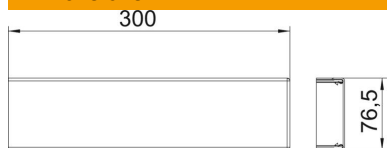

### Master data

Item number	6279725
Type	GA-OTARW
Description 1	Cover
Description 2	for external corner
Manufacturer	OBO
Dimension	12x76,5x300
Colour	Pure white; RAL 9010
Material	Aluminium
Smallest sales unit	1
Unit of quantity	Piece
Weight	12.9 kg
Weight unit	kg/100 pc.

### Dimensions

Length	300 mm
Width	76.5 mm
Height	12 mm