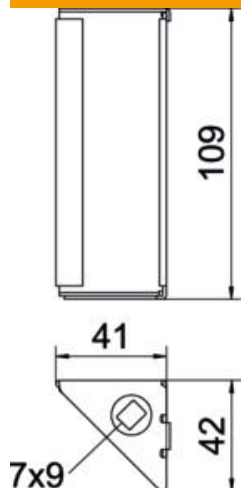

Technical data sheet

Cover support for walkable cable trays

Item number: 6049245

Cover support for the walkable BKRS cable tray system, as an additional support for covers. With rounded edges to protect the cables during routing.

St Steel

FS Strip galvanized

Master data

Item number	6049245
Type	DSTK 110 FS
Description 1	Cover support, edge protection
Description 2	system height 110 mm
Manufacturer	OBO
Dimension	109x43x42
Material	Steel
Surface	Strip galvanized
Surface standard	DIN EN 10346
Smallest sales unit	10
Unit of quantity	Piece
Weight	12.3 kg
Weight unit	kg/100 pc.

Technical data sheet

Cover support for walkable cable trays

Item number: 6049245

Dimensions

Length	41 mm
Width	42 mm
Height	110 mm
Dimension L	109 mm

Technical data

Maintain electrical functions	no
Suitable for mesh cable tray	no
Suitable for cable ladder	no
Suitable for cable tray	yes
Suitable for profile shapes	Miscellaneous
Hole diameter	15 mm
Material thickness	1.25 mm
With screw accessories	no
Profile shape	Miscellaneous
Rustproof steel, pickled	no